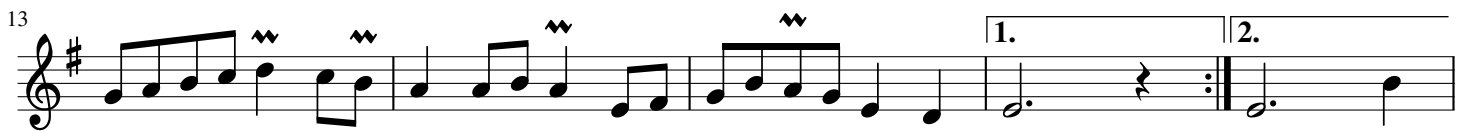

森林狂想曲 (Forest Rhapsody)

For Alto C and Soprano C Ocarina

Transcribed by Stephen Brown

陶笛阿志 (You Xue-Zhi)

Alto C Ocarina

Allegro

Bridge - Make Bird Noises!

Soprano C Ocarina

8

56 8

Musical staff 56-61: Treble clef, key signature of one sharp (F#). The staff contains six measures of music. Measures 56-60 feature eighth-note patterns with accents. Measure 61 is a whole note chord.

62 8

Musical staff 62-66: Treble clef, key signature of one sharp (F#). The staff contains five measures of music. Measures 62-65 feature eighth-note patterns with accents. Measure 66 is a first ending with a repeat sign and a second ending.

79 8

Musical staff 79-84: Treble clef, key signature of one sharp (F#). The staff contains six measures of music. Measures 79-84 feature eighth-note patterns with accents, ending with a double bar line.